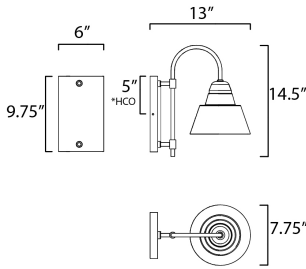

PRODUCT DESCRIPTION

Perfect for the beach with its durable polycarbonate shade, Shoreline provides a transitional outdoor look with the strength of power coated aluminum arms and canopy. Add the optional LED reflector bulb for a refined finished look.

MEASUREMENTS

DIMENSION : 7.75" W x 14.5" H x 13" Ext
BACK PLATE : 6" W x 9.75" H x 5" HCO
HANGING WEIGHT : 2.03 lb

LAMPING

INPUT VOLTAGE : 120V
BULB : 1 x 60W Incandescent E26 Medium , 60W Total
BULB INCLUDED : (Not Included)
DIMMABLE : N
LIGHTING_DIRECTION : Down

FINISHES OPTION

Black (BK)

MATERIAL

Polycarbonate, Aluminum

RATINGS

cETLus
Wet Location
DARKSKY

ADDITIONAL

INSTALL UP/DOWN: UP
OPERATING TEMPERATURE:
-20°C (-4°F), 40°C (104°F)

Always consult a qualified electrician before installing any lighting product.